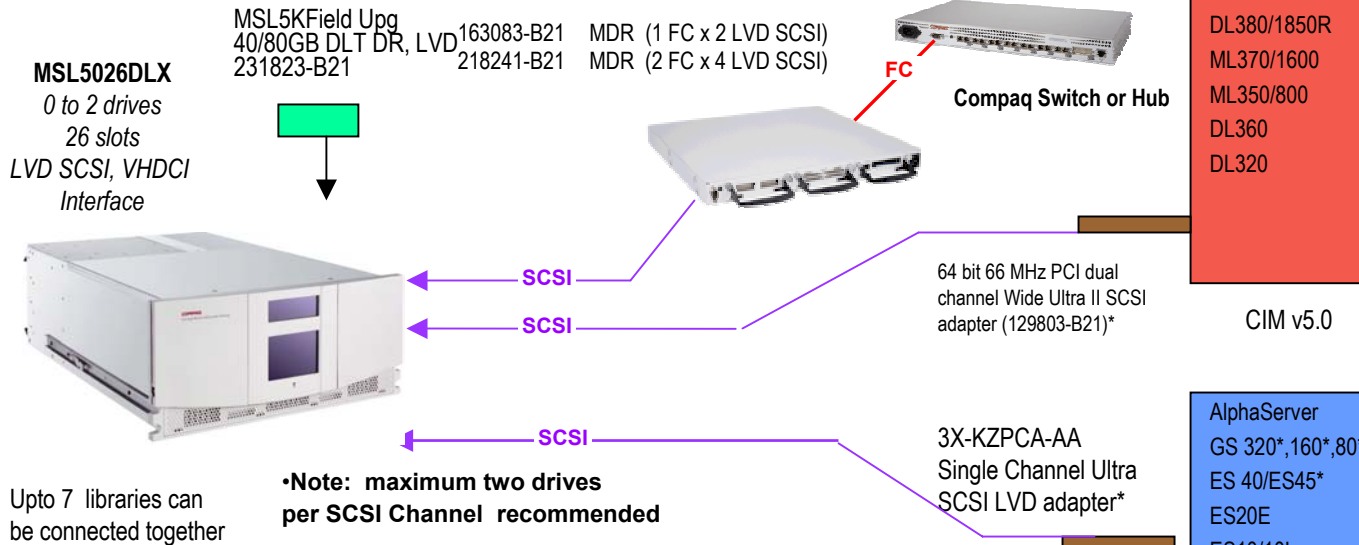

Compaq StorageWorks MSL5026DLX Library Configuration Guide

MSL5026DLX,1 40/80GB DLT,LVD,TT 231821-B21
MSL5026DLX,2 40/80GB DLT,LVD,TT 231821-B22
MSL5026DLX,1 40/80GB DLT,LVD,RM 231891-B21
MSL5026DLX,2 40/80GB DLT,LVD,RM 231891-B22

<http://www.compaq.com/products/storageworks/adapters.html>

1. **ISV BACKUP software supported**
2. Proliant 8500/ 8000
   - DL 580/ 6400R
   - ML570 / 5500
   - ML 530/ 3000
   - DL380/1850R
   - ML370/1600
   - ML350/800
   - DL360
   - DL320

Computer Associates
VERITAS Backup Exec™ v8.5 for Windows NT/2000
VERITAS Backup Exec™ v8.5 for Netware
Computer Associates
ARCserve™ 2000 Windows NT/2000
Computer Associates
ARCserve™ v7.0 for NetWare
(under direct SCSI attach only):
Storage Library System (SLS) v2.9d for OpenVMS
Archive/Backup System (ABS) v3.0 for OpenVMS

CIM v5.0

1. **Supported in future (Post Launch)**
2. AlphaServer GS 320*,160*,80*
   - ES 40/ES45*
   - ES20E
   - ES10/10L
3. *supported in future

Supported in future (Post Launch)

- VERITAS NetBackup v3. 4 for Windows NT / 2000 Tru64 UNIX
- Tivoli TSM v .4.2 (under EBS only)
- Legato Networker v6.1 for Tru64 UNIX and Windows NT/2000
- Legato SmartMedia v1.2 for Tru64Unix

MRU v1.4

- Power Cord, (Australia/China/New Zealand) 227098-011
- Power Cord, (South East Asia/India) 157220-AR1
- Power Cord, (Central Europe) 157215-021
- Power Cord, (United Kingdom/Hong Kong) 157216-031
- Power Cord, (Switzerland) 157219-111
- Power Cord, (Italy) 157217-061
- Power Cord, (Denmark) 157218-081
- Power Cord, (Japan) 129867-006

(NA power cord shipped with all units, does not need to be ordered)

- SCSI Cable, VHDCI / VHDCI, 6 ft 341174-B21
- SCSI Cable, VHDCI / VHDCI, 12 ft 341175-B21
- SCSI Cable, VHDCI / Wide, 6 ft 341176-B21
- SCSI Cable, VHDCI / Wide, 12 ft 341177-B21
- SCSI Cable, VHDCI / Wide, 10m 201160-B21

check the cable-adapter matrix for tape libraries on <ftp://ftp.compaq.com/pub/products/storageworks/tape-and-optical-storage/adapter-cable-matrix.pdf>