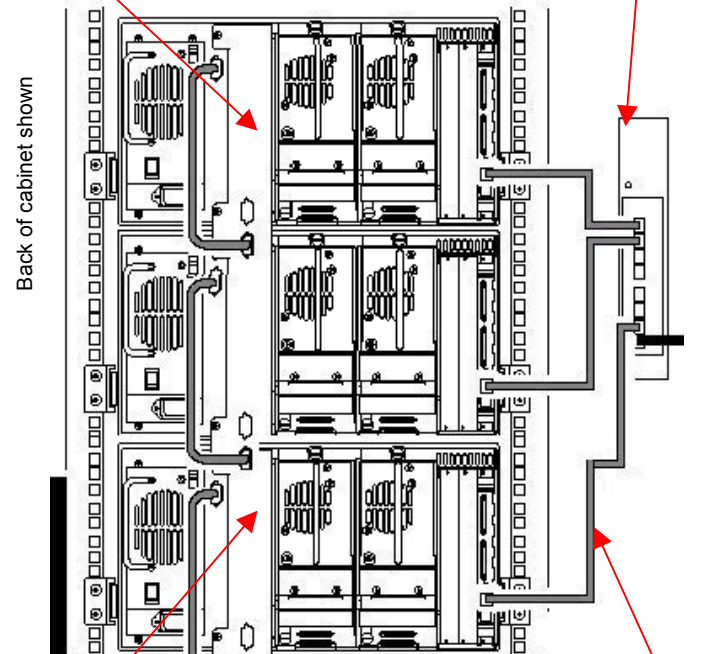

231894-B22 MSL5026 TT-RK
KIT, COMPAQ RACK
231894-B21 MSL5026 TT-RK KIT,
'Metric RACK

231891-B21 MSL5026DLX, 1 40/80GB DLT, LVD, RM
231891-B22 MSL5026DLX, 2 40/80GB DLT, LVD, RM

Multi-Unit Configurations: upto 7 units can be scaled together

MSL5026 Pass-Thru Mechanism 231824-B21, Required to connect first two units

MSL5026, Pass Through Extender 231824-B22, required one for each unit connected to the stack, for third and more units

PTM elevator mechanism

MSL5026 Pass-Thru Mechanism 231824-B21, includes elevator mechanism and router

Required to connect first two units

Router mounted on side of rack

Back of cabinet shown

PT Extender

Ethernet cable