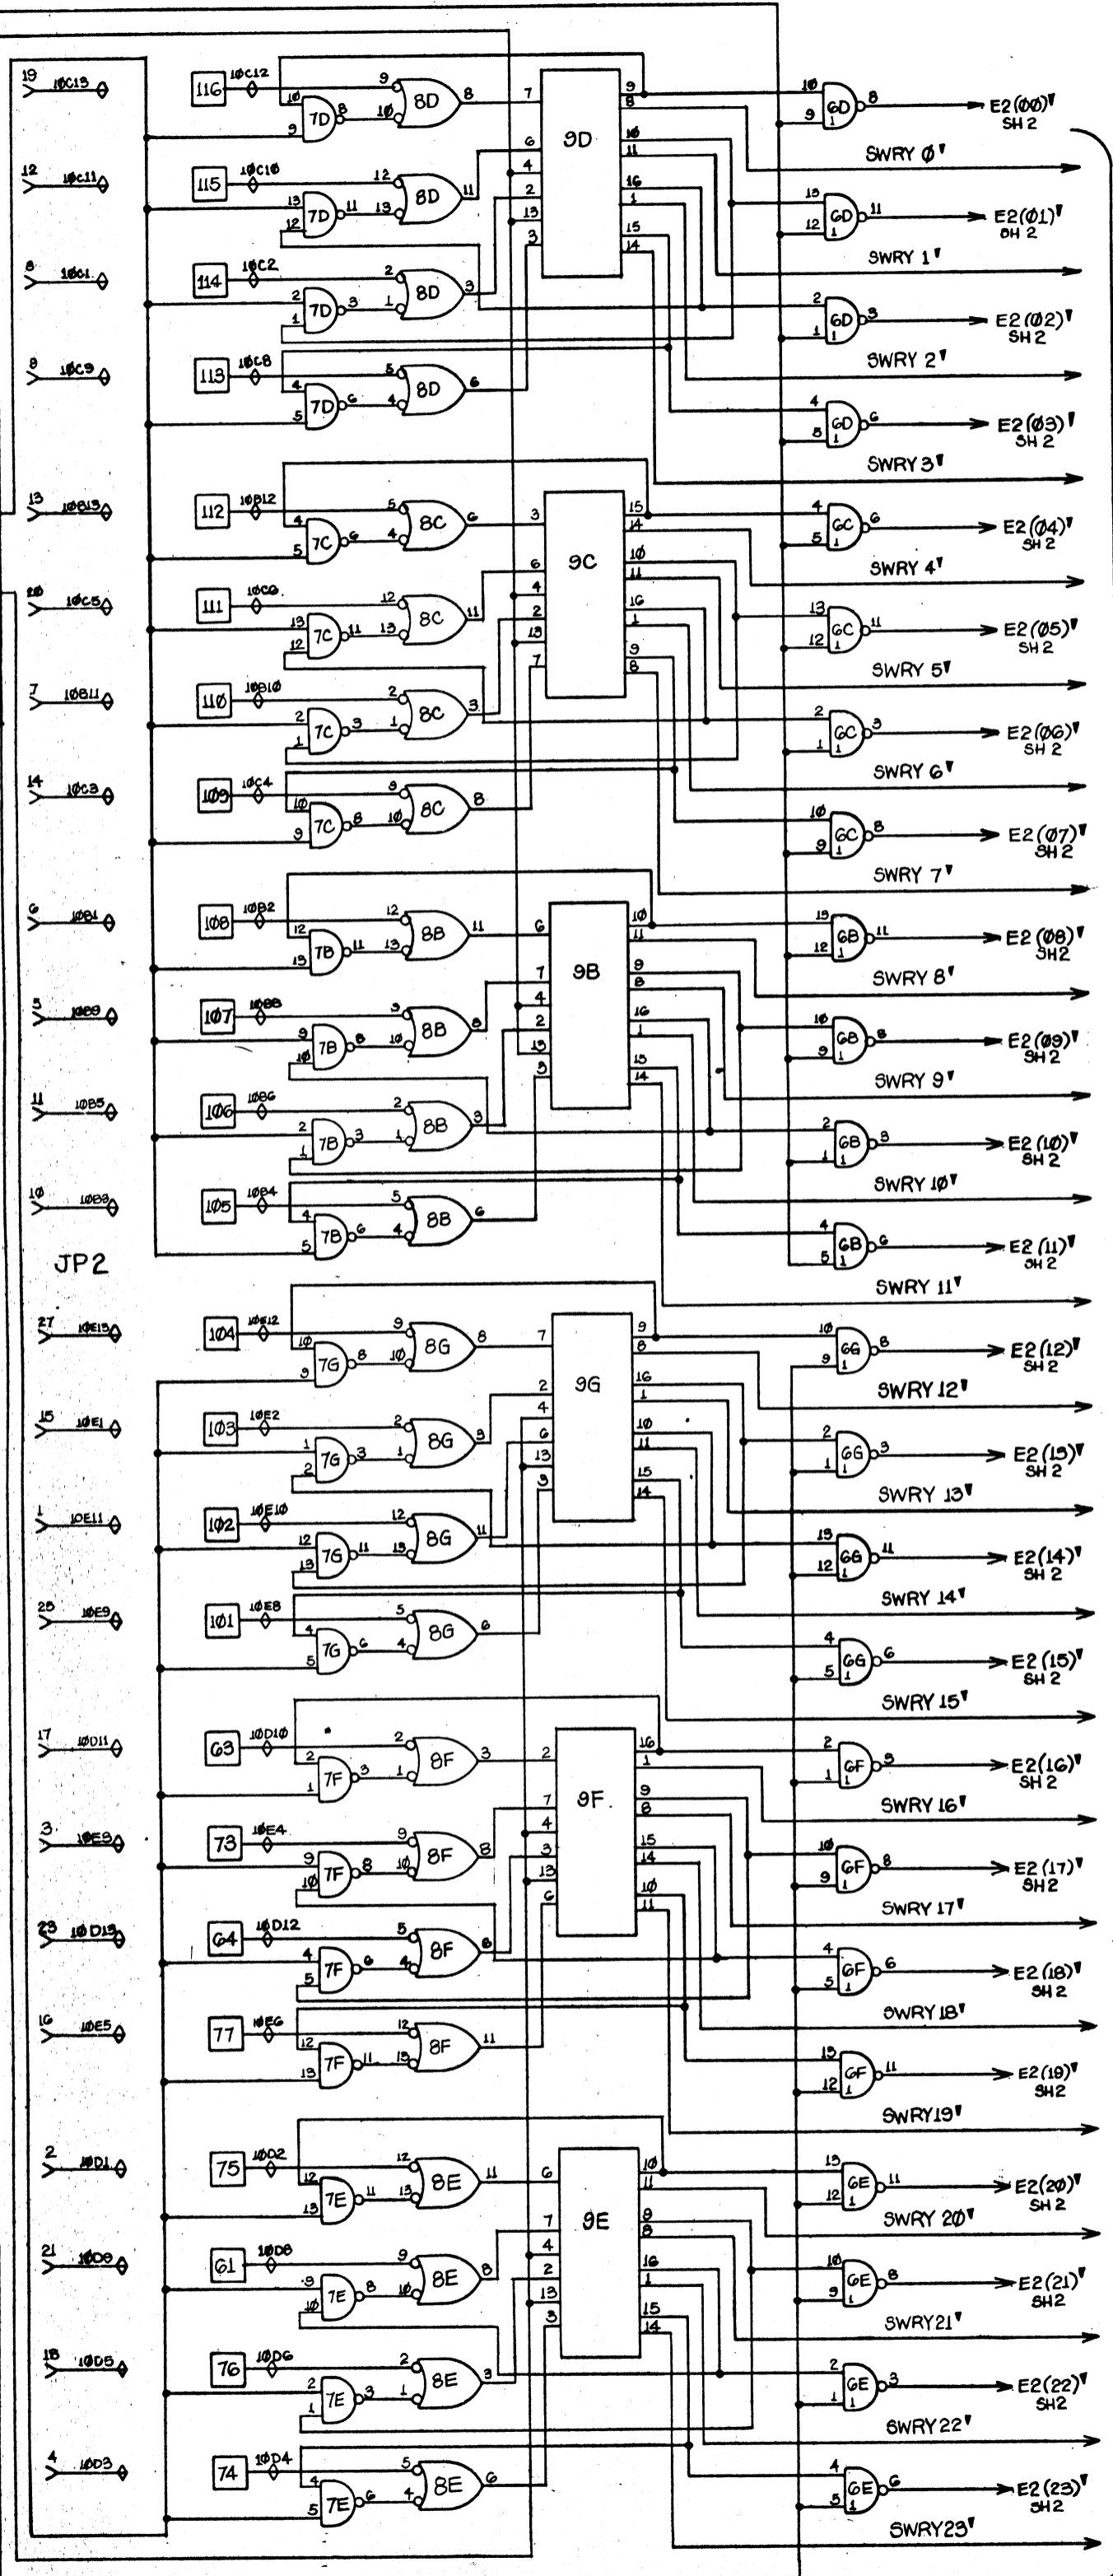

NOTES:

SH3

THE ALPHA SYSTEM BIC-500	SPECIAL REGISTERS SWRX + SWRY
D. SUZUKI	MICROSCHEDLER
1	3
L00655.3	