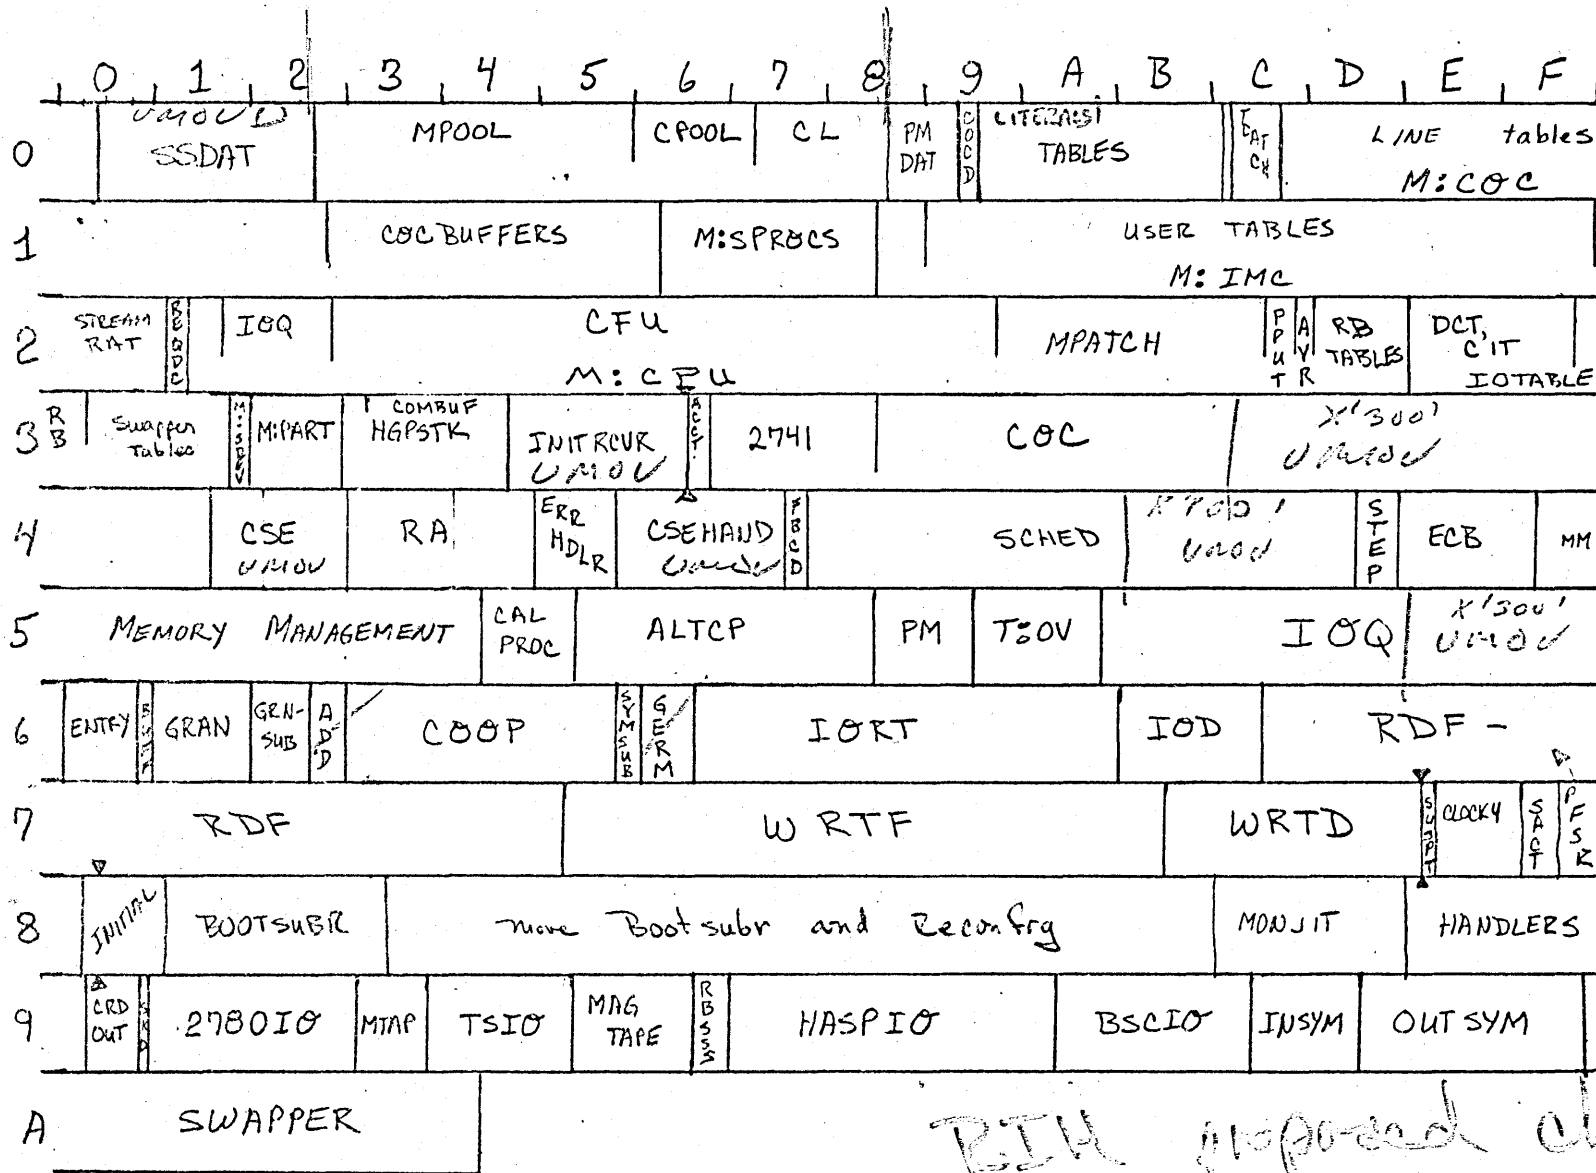

(1 COC BUFFER PER LINE; 3/4 CFU/USER)

NO TP, NO RT, full IRBT

5 MAY 1975 gcb

DOOA

Not RB  
no 2741

143 users  
256 K

5 MAY 1975  
arb

CP-V REAL MEMORY MAP

COO+

231 USERS 200 LINES  
NO TP, NO RT, full IRBT

(1 COC BUFFER PER LINE; 3/4 CFU/USER)

5 MAY 1975 geb

*RIA proposed changes*

CP-V REAL MEMORY MAP COO+

231 USERS 200 LINES  
NO TP, NO RT, FULL IRBT

(1 COO BUFFER PER LINE; 3/4 CFU/USER)