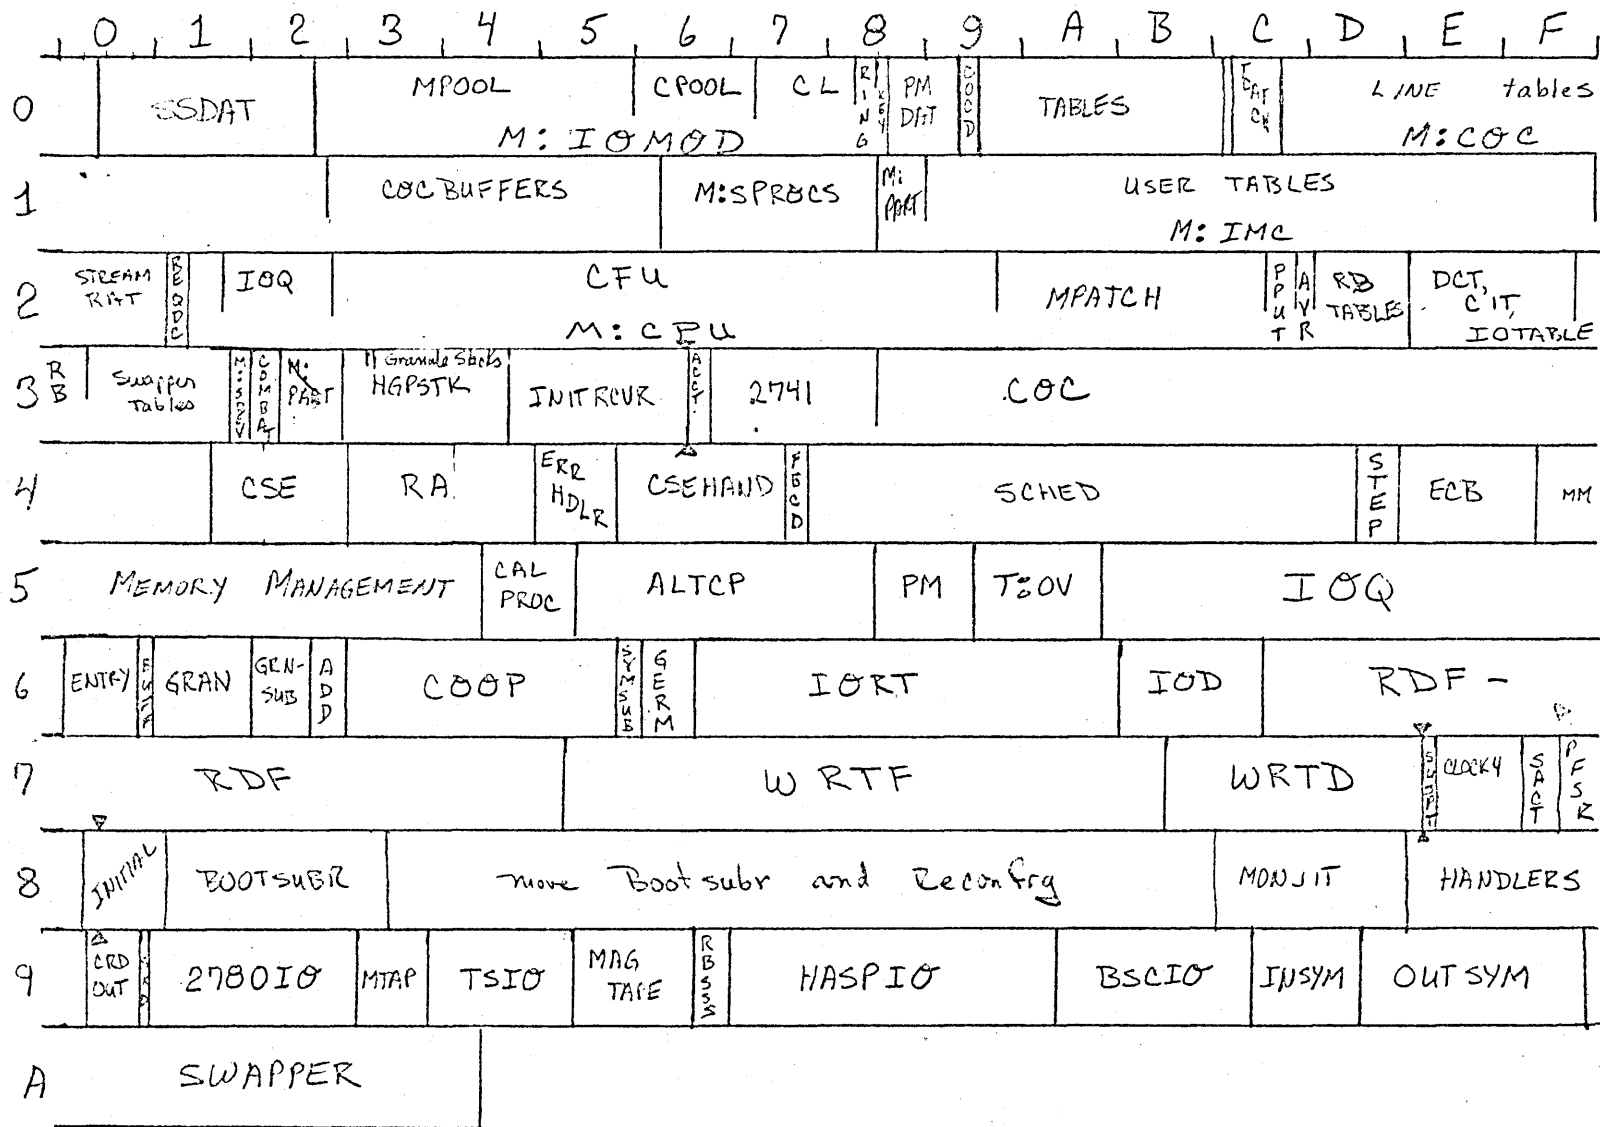

CP-V REAL MEMORY MAP

COO+

231 USERS 200 LINES

(1 COC BUFFER PER LINE; 3/4 CFU/USER)

NO TP, NO RT, full IRBT

5 MAY 1975 geb