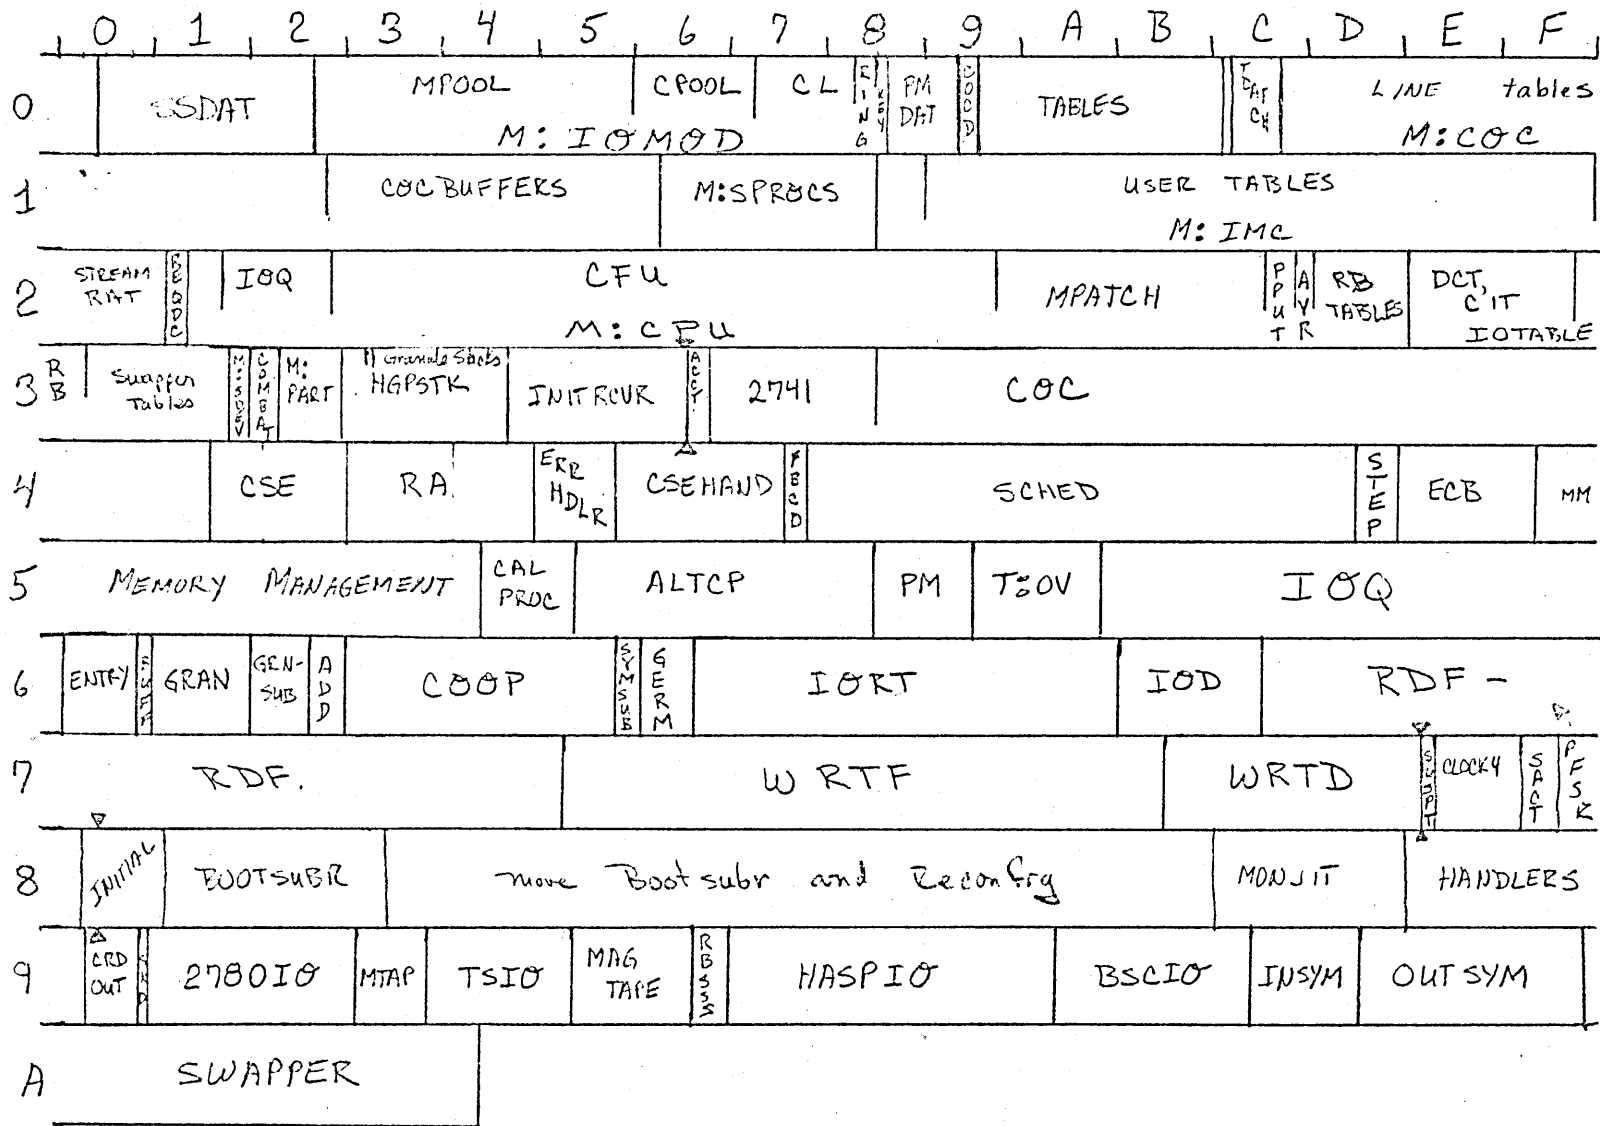

COO+

231 USERS 200 LINES

(1 COC BUFFER PER LINE; 3/4 CFU/USER)

NO TP, NO RT, full IRBT

5 MAY 1975 geb

CP-V REAL MEMORY MAP

COO+

231 USERS 200 LINES