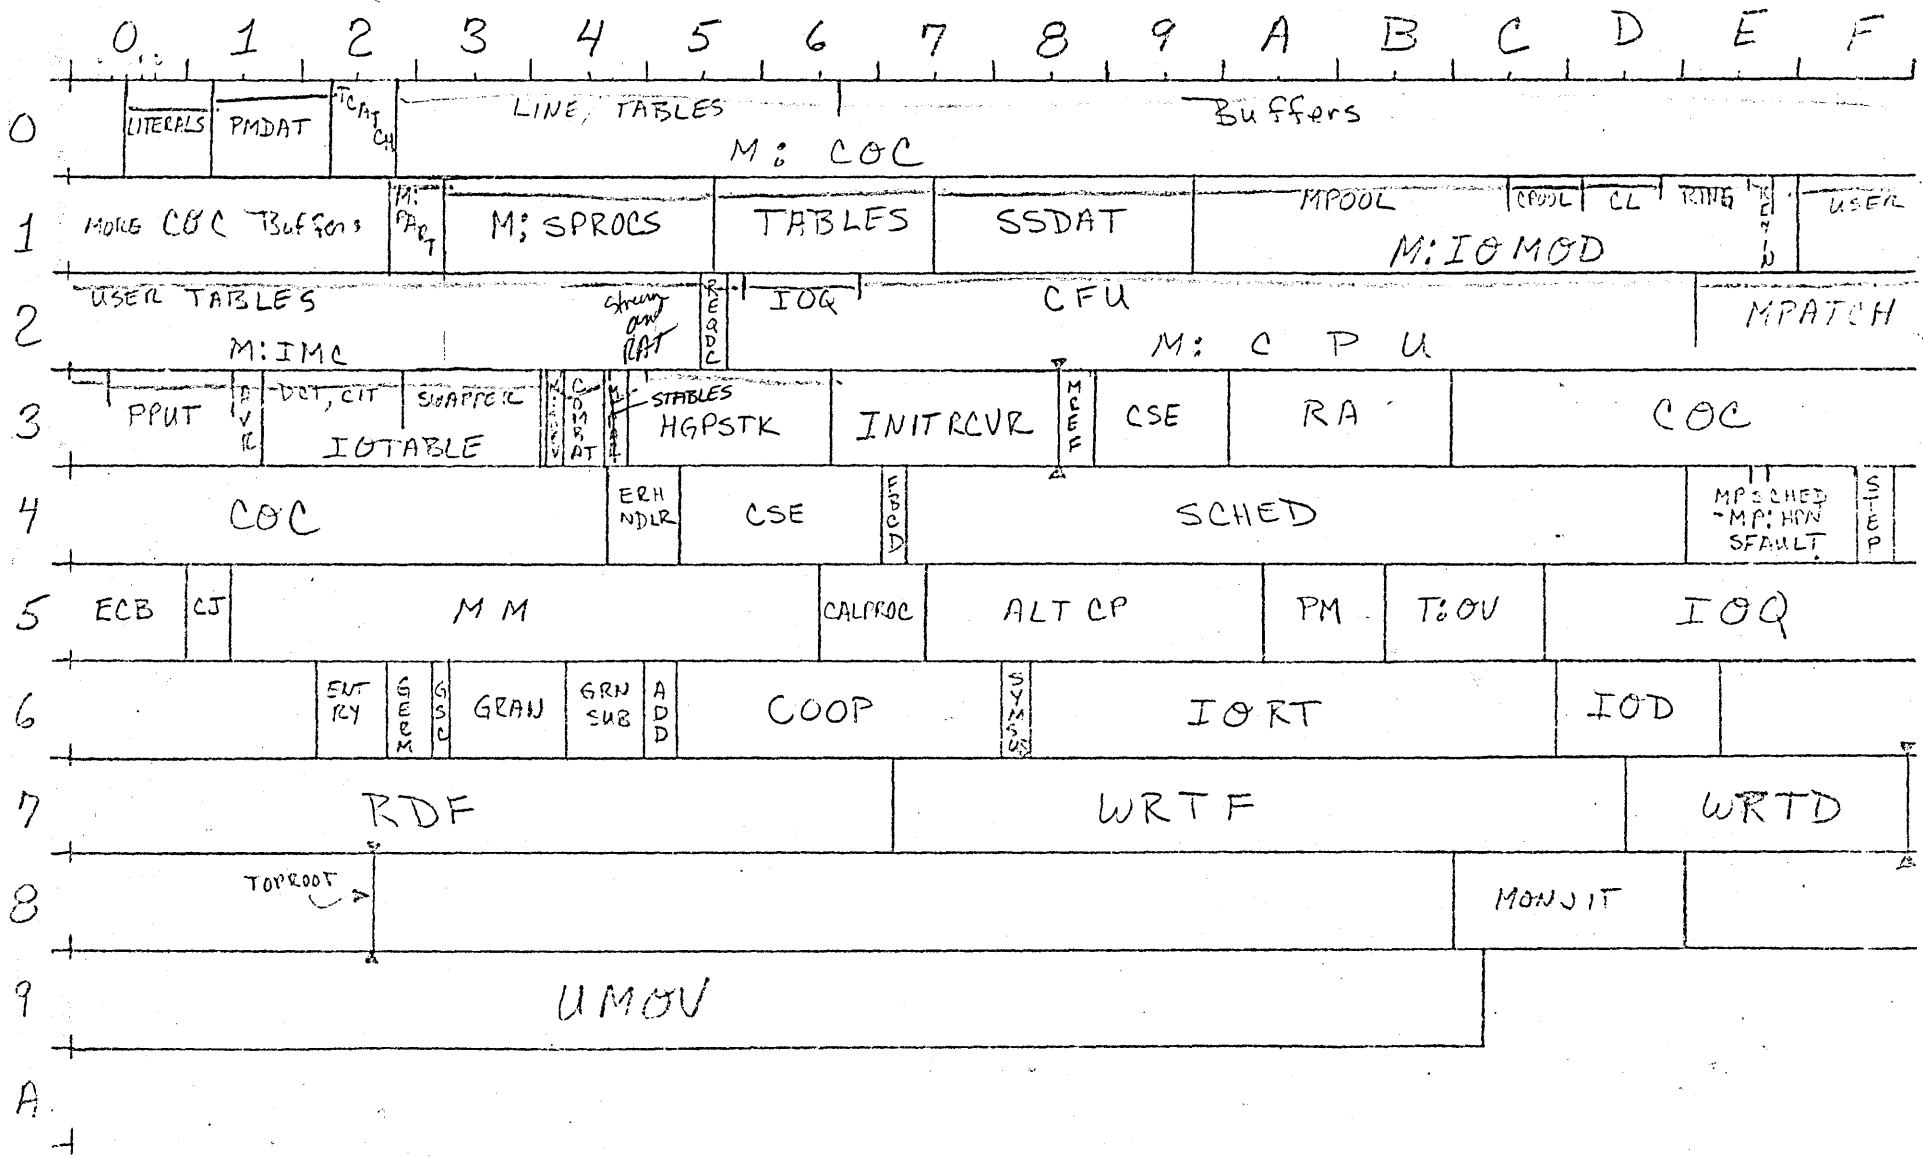

DOQA

Not RB
no 2741

143 users
256 K

5 MAY 1975