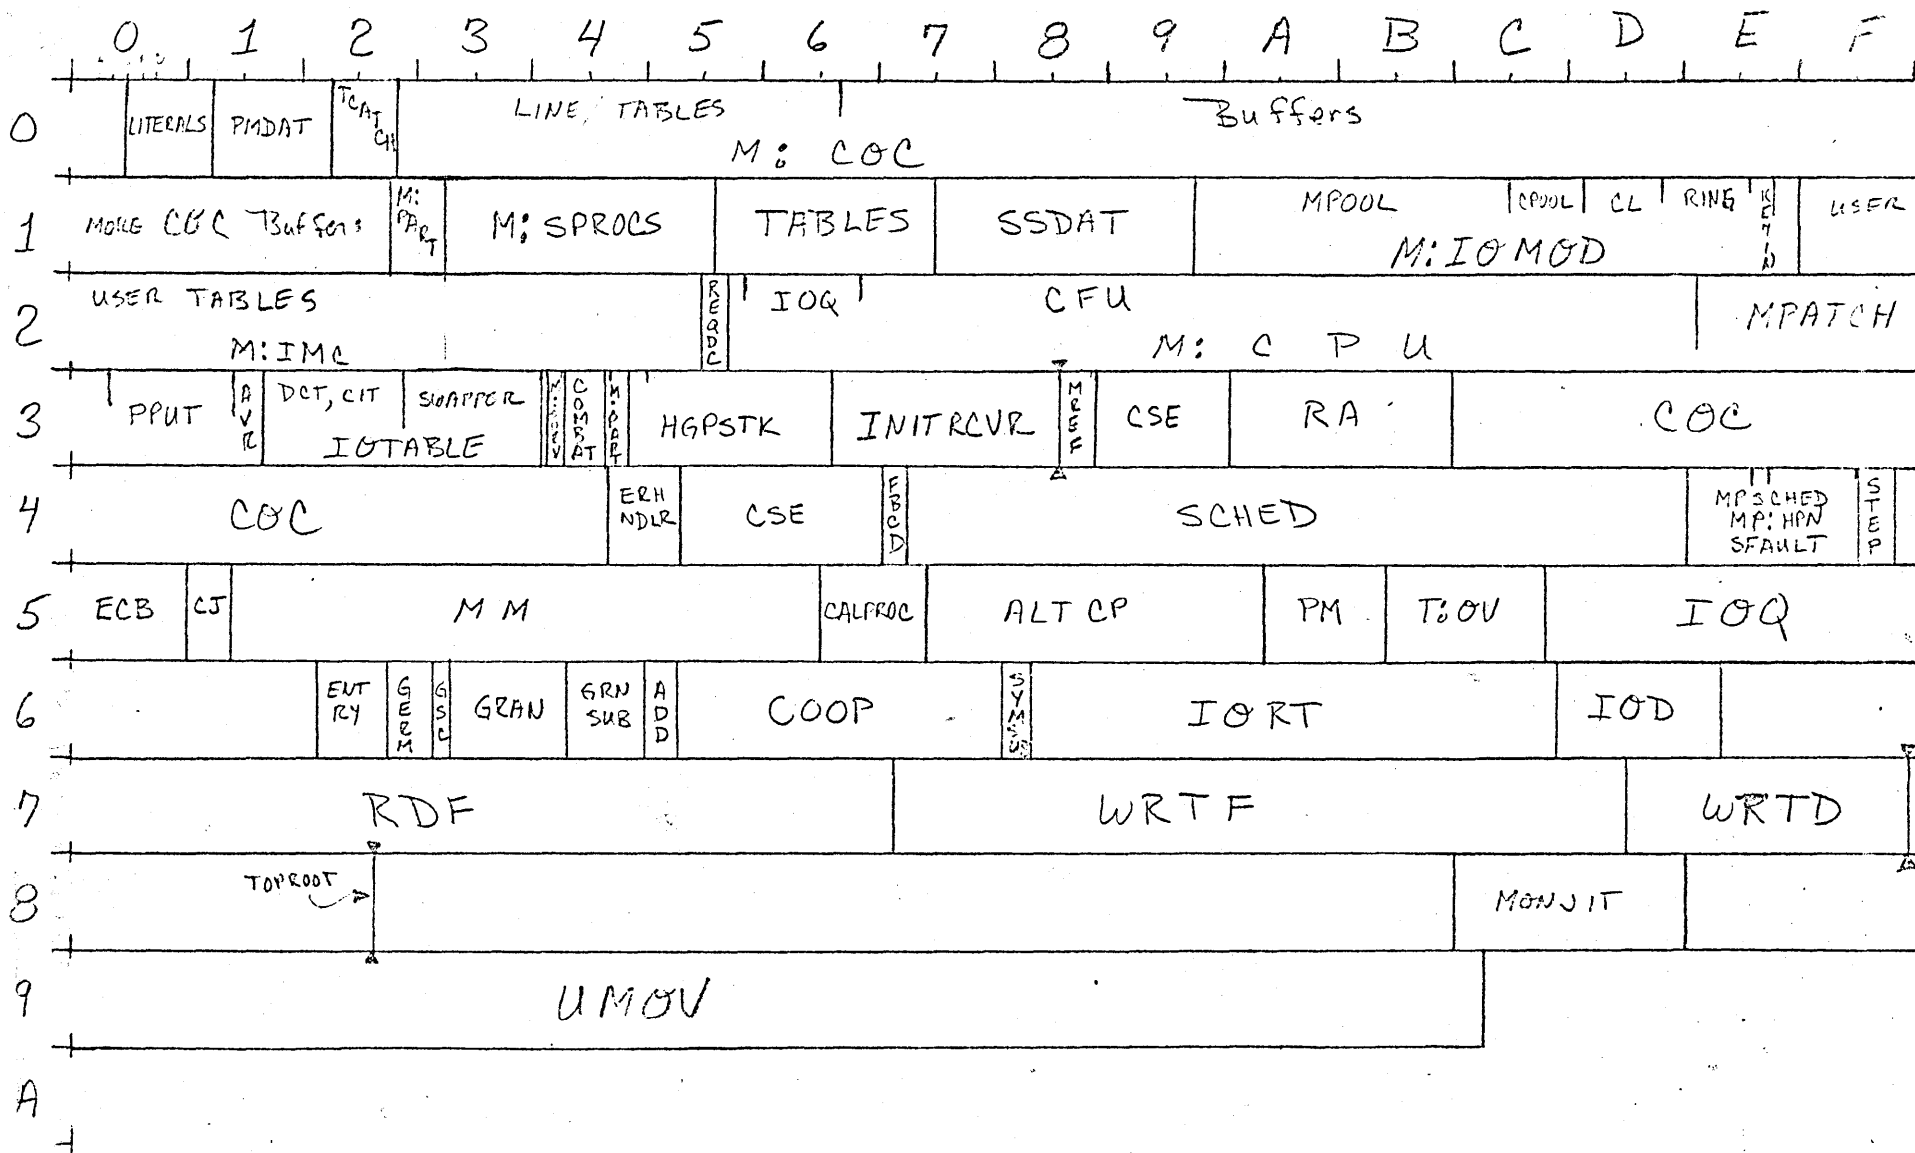

COO+

231 USERS 200 LINES

(1 COC BUFFER PER LINE; 3/4 CFU/USER)

NO TP, NO RT, full IRBT

5 MAY 1975 geb

CP-V REAL MEMORY MAP

COO+

231 USERS 200 LINES

(1 COC BUFFER PER LINE; 3/4 CFU/USER)

NO TP, NO RT, full IRBT

5 MAY 1975 gcb

DOOA

Not RB  
no 2741

143 users  
256 K

5 MAY 1975  
arb

CP-V REAL MEMORY MAP