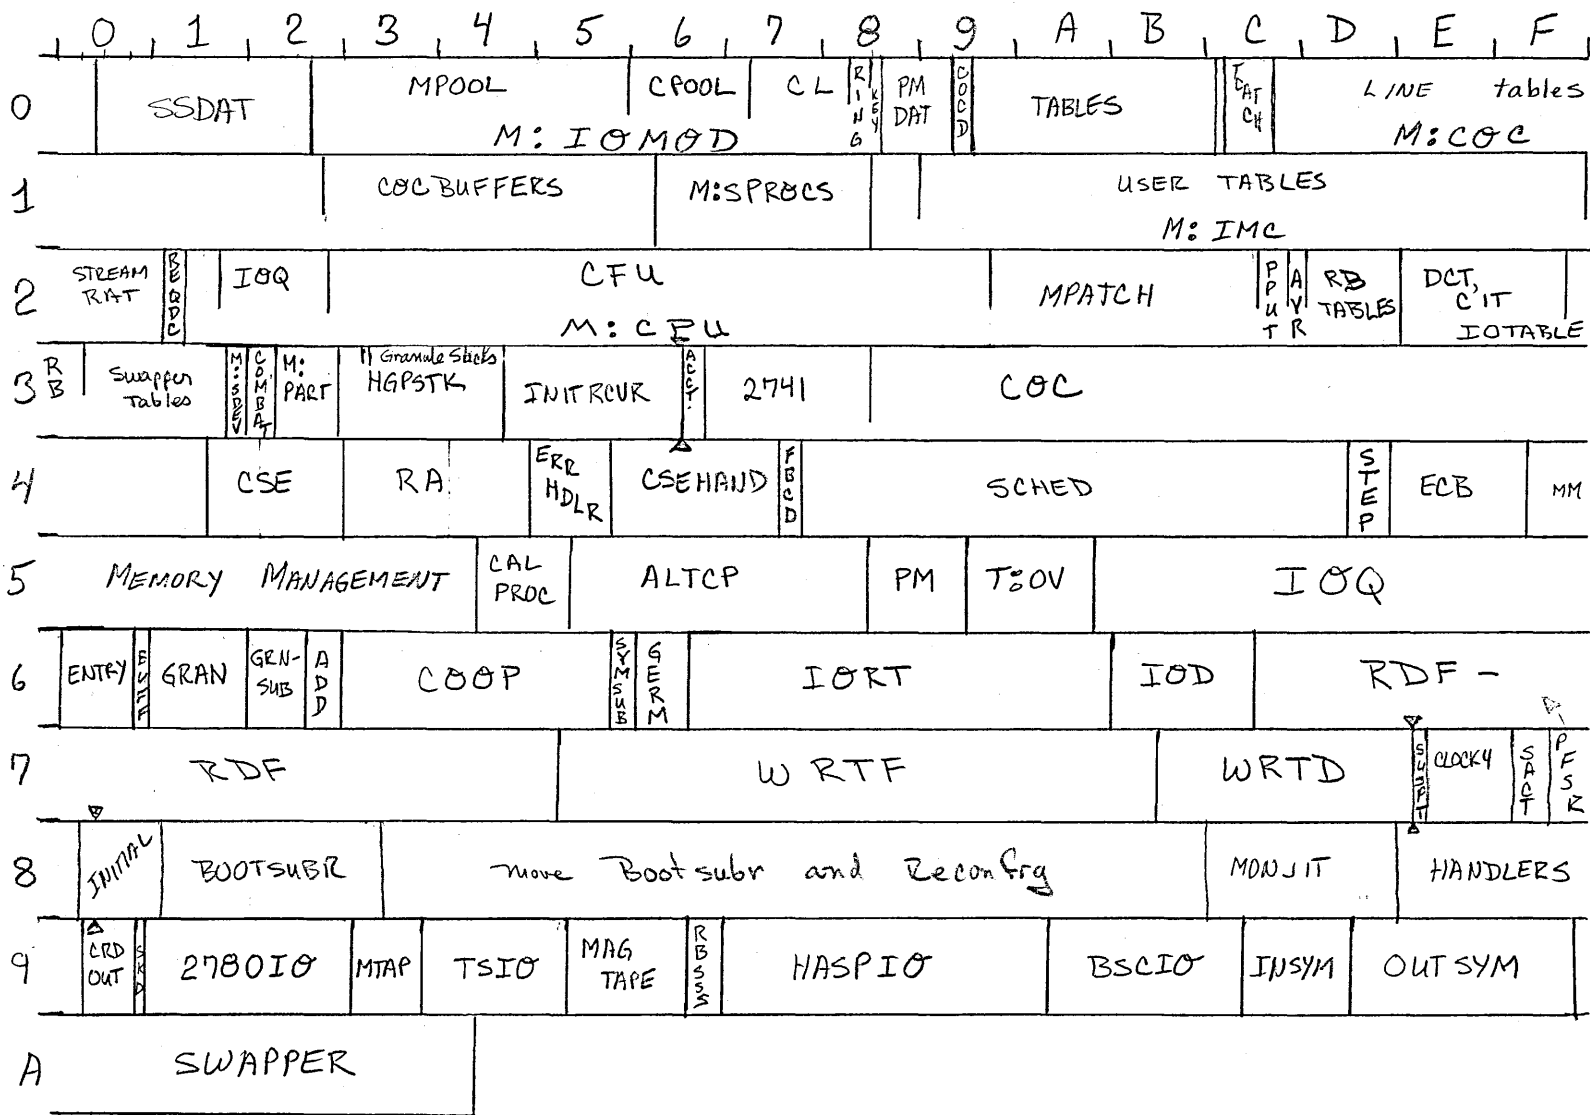

(1 COC BUFFER PER LINE; 3/4 CFU/USER)

NO TP, NO RT, full IRBT

5 MAY 1975 gcb

DOOA

Not RB  
no 2741

143 users  
256 K

5 MAY 1975  
arb

CP-V REAL MEMORY MAP

COO+

231 USERS 200 LINES  
NO TP, NO RT, full IRBT

(1 COC BUFFER PER LINE; 3/4 CFU/USER)

5 MAY 1975 geb

*RIA proposed changes*

CP-V REAL MEMORY MAP COO+

231 USERS 200 LINES  
NO TP, NO RT, FULL IRBT

(1 COO BUFFER PER LINE; 3/4 CFU/USER)