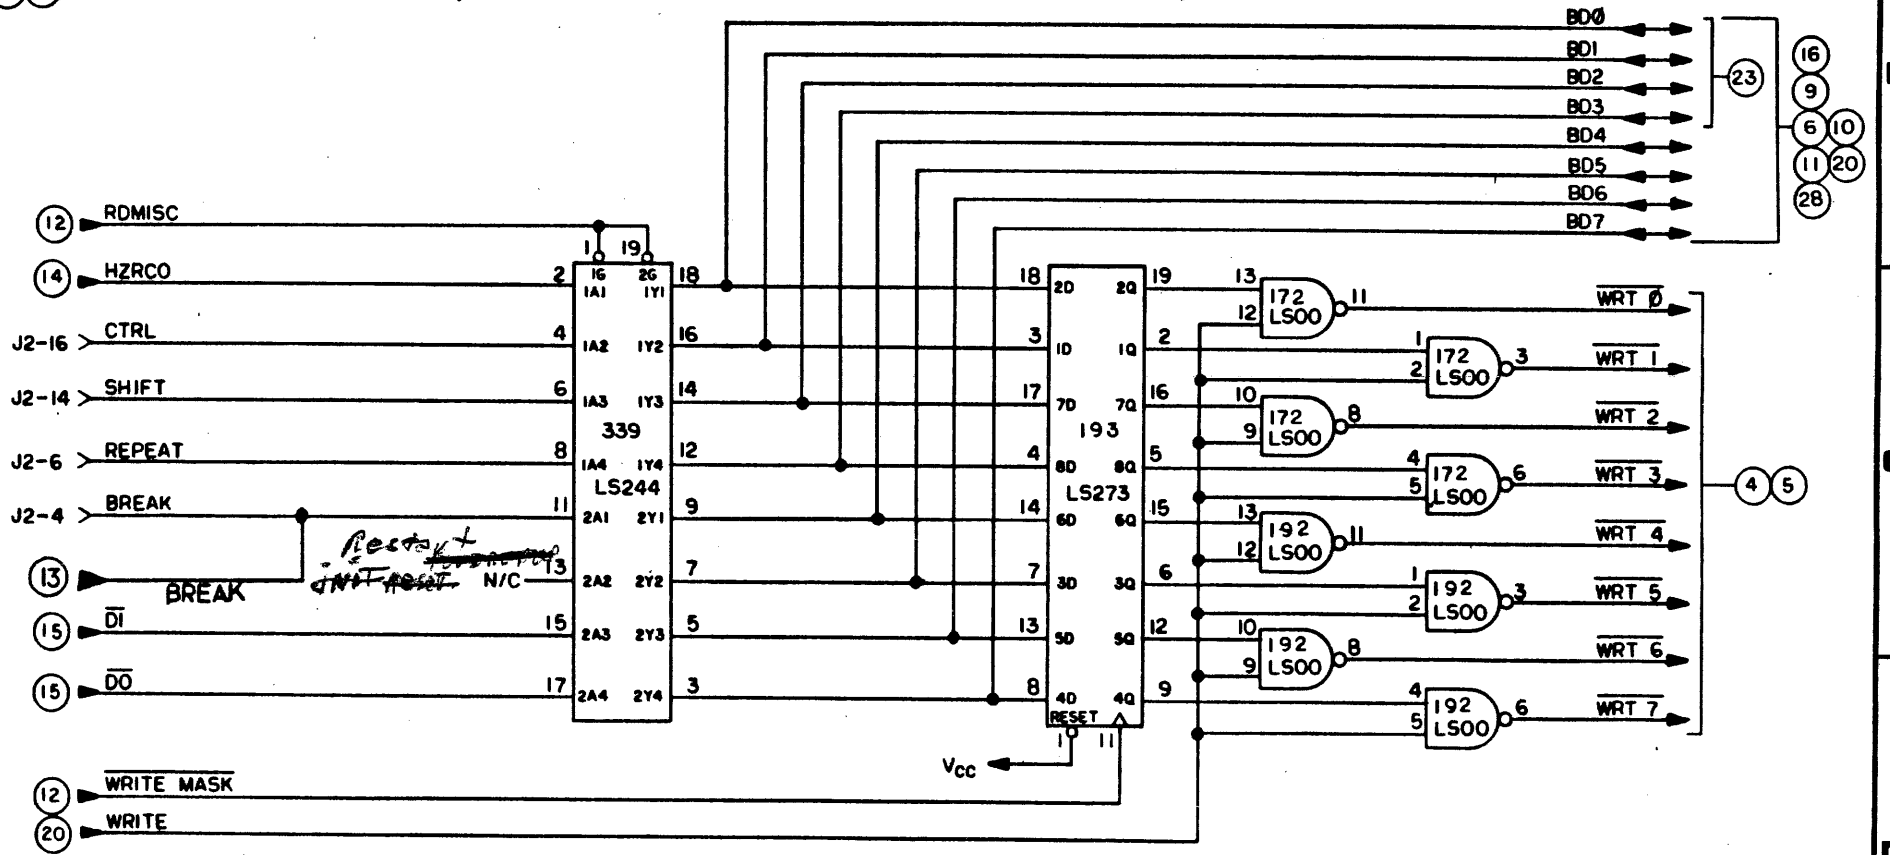

SHT-12

ADVANCED ELECTRONICS  
DESIGN, INC.  
SUNNYVALE, CALIF. 94086

DRAWING NUMBER  
120105-01

REV  
A

SHT - 13

SHT-14

DATA RATE  
Clock  
SPEED  
select

SHT-15