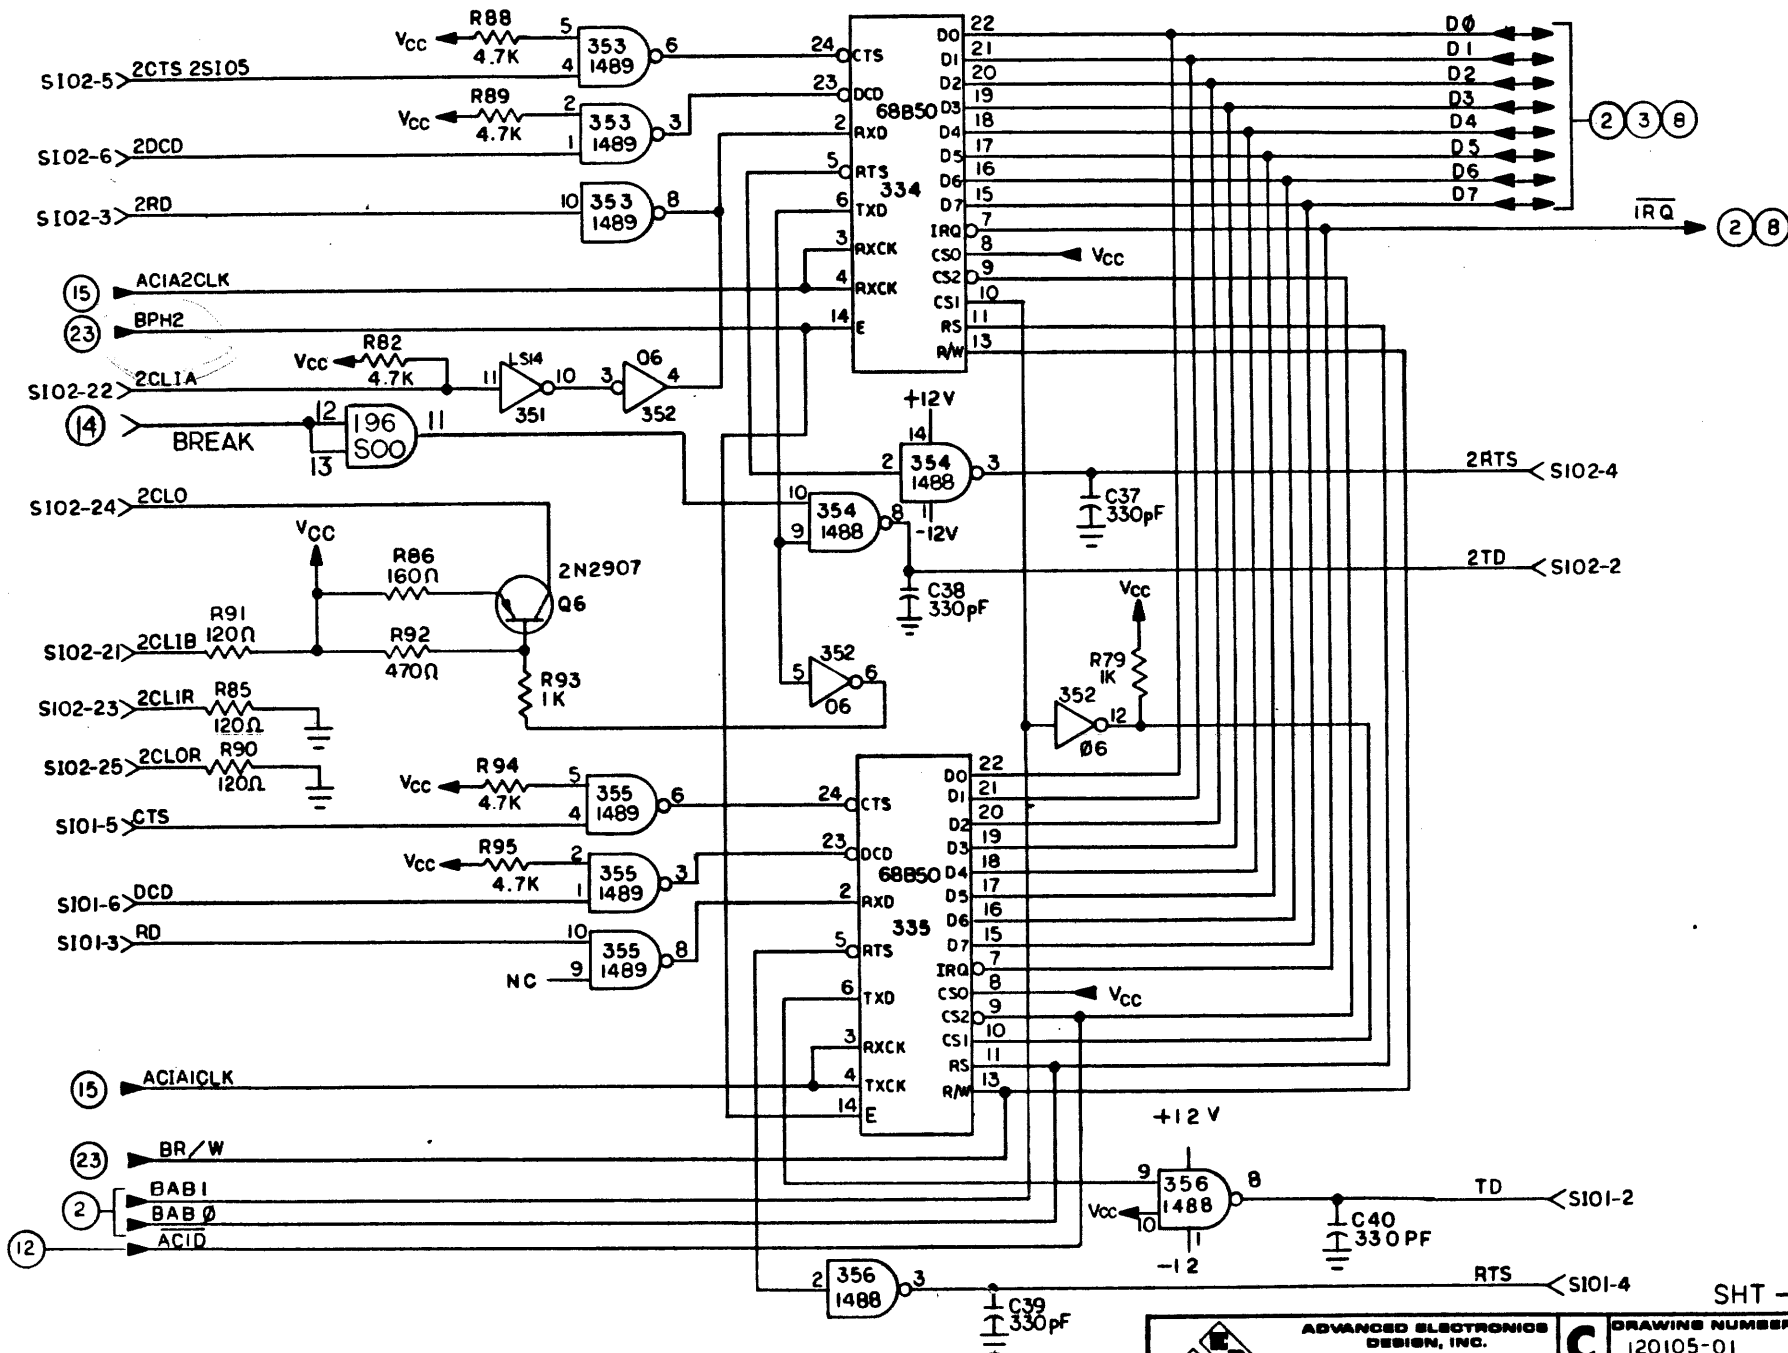

SHT-12

ADVANCED ELECTRONICS  
DESIGN, INC.  
SUNNYVALE, CALIF. 94086

DRAWING NUMBER  
120105-01

REV  
A

SHT - 13

SHT-14

DATA RATE  
Clock  
SPEED  
select

SHT-15