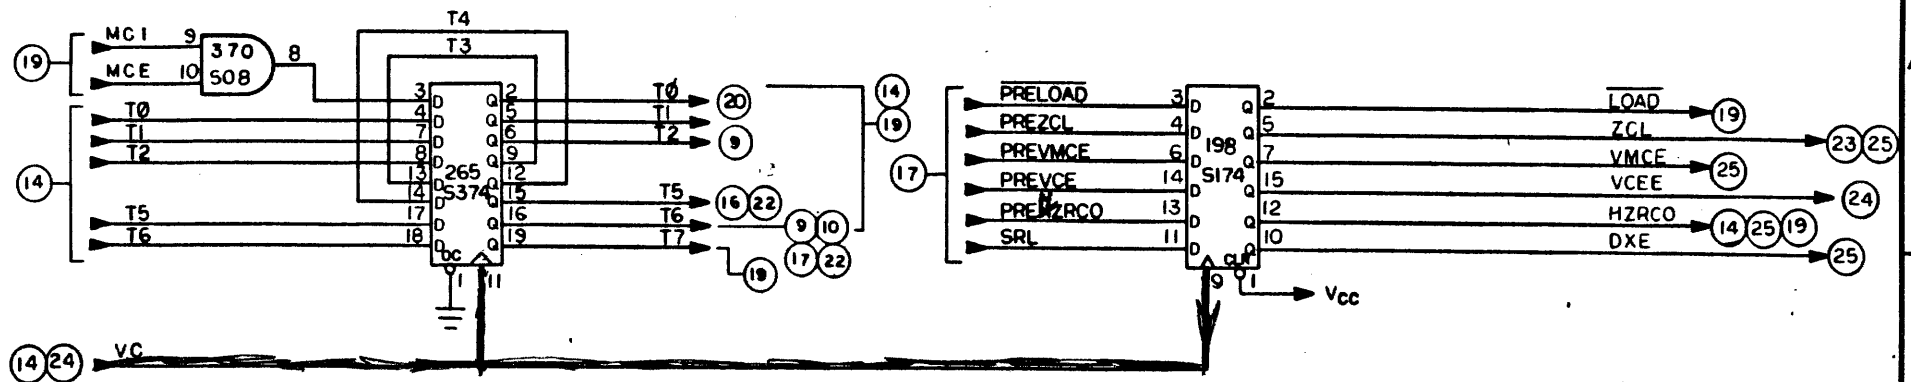

SHT-12

ADVANCED ELECTRONICS  
DESIGN, INC.  
SUNNYVALE, CALIF. 94086

DRAWING NUMBER  
120105-01

REV  
A

SHT - 13

SHT-14

DATA RATE  
Clock  
SPEED  
select

SHT-15