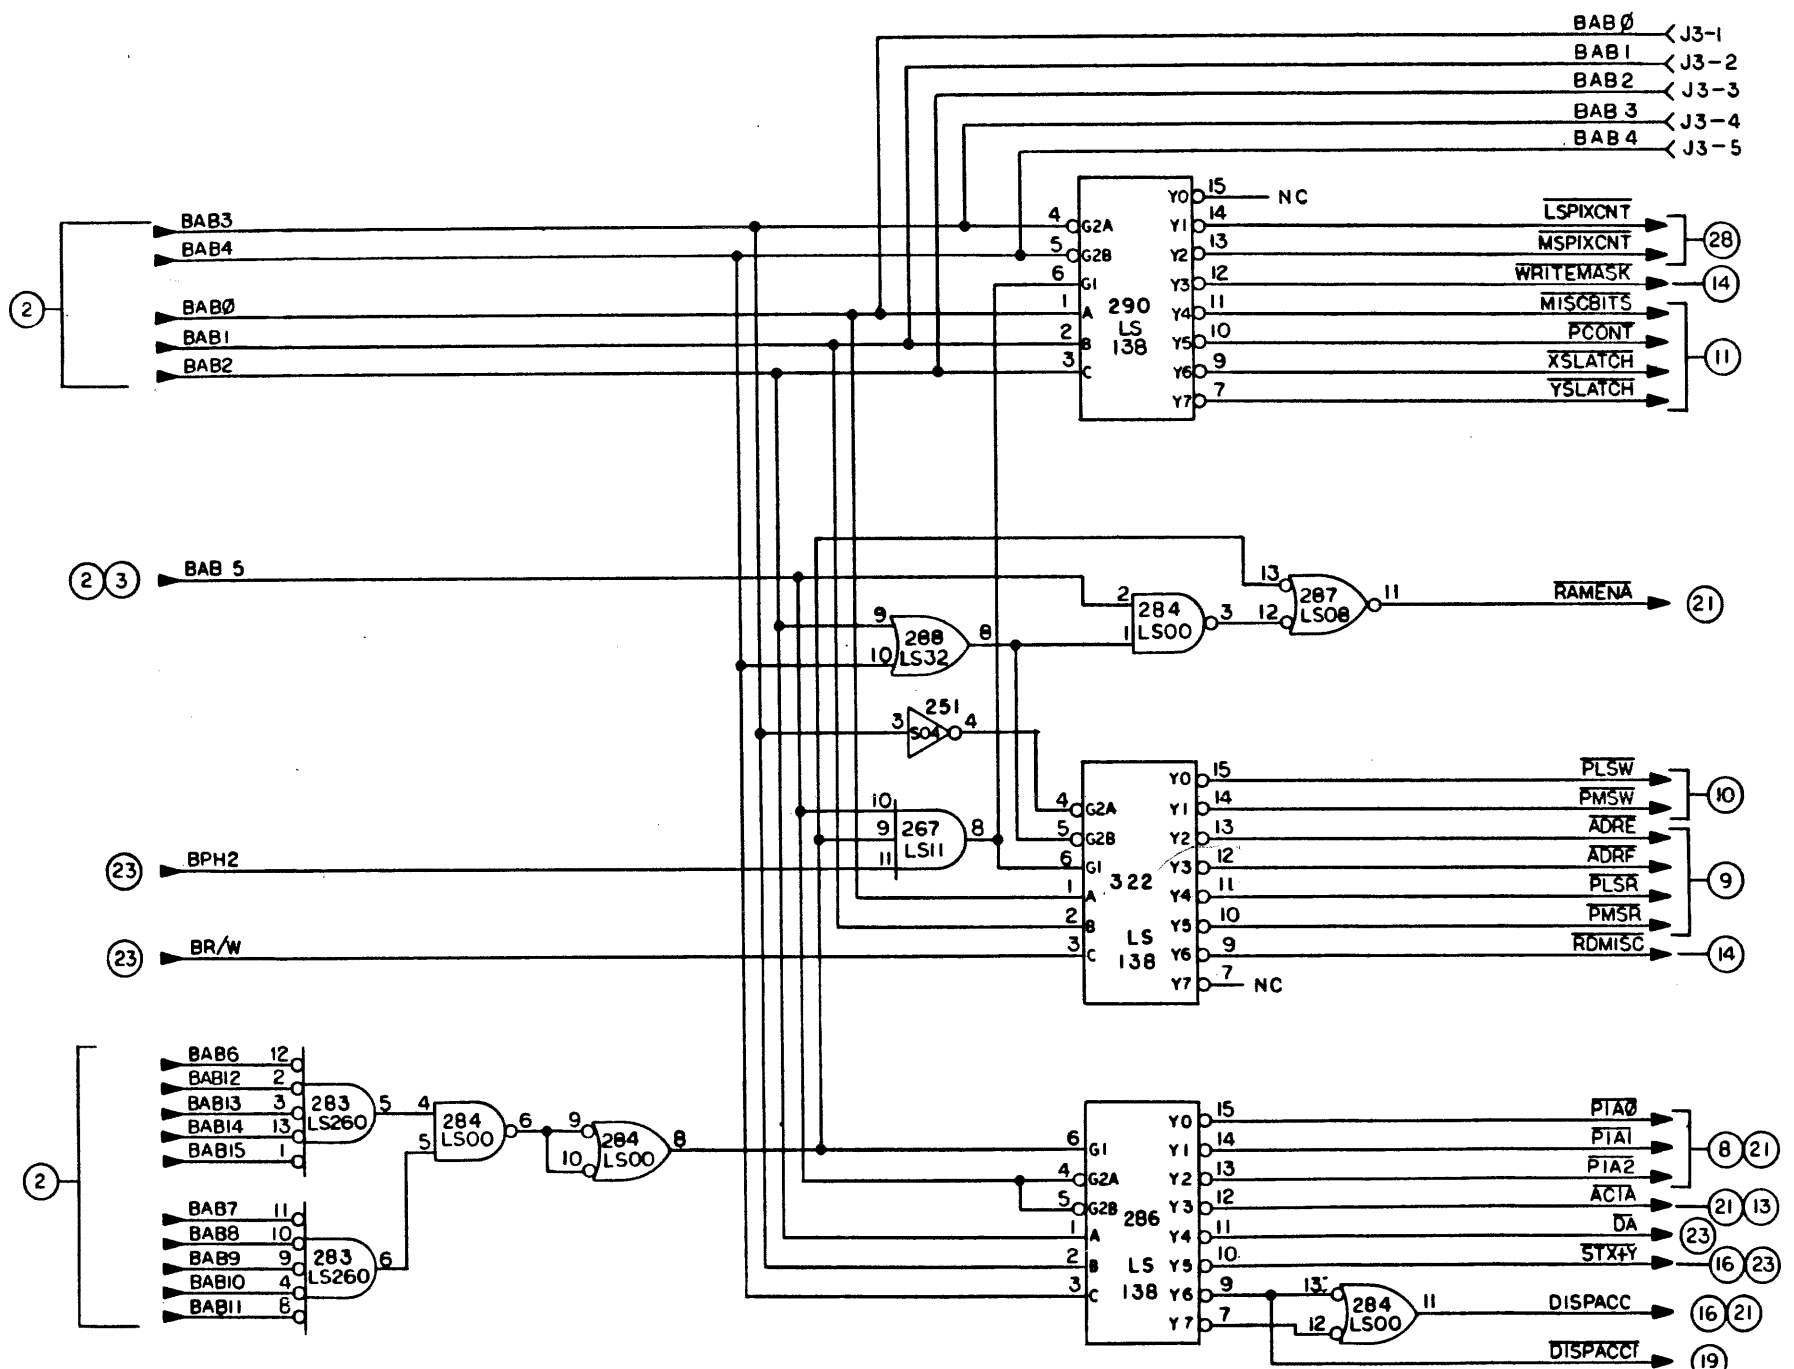

SHT-12

ADVANCED ELECTRONICS  
DESIGN, INC.  
SUNNYVALE, CALIF. 94086

DRAWING NUMBER  
120105-01

REV  
A

SHT - 13

SHT-14

DATA RATE  
Clock  
SPEED  
select

SHT-15