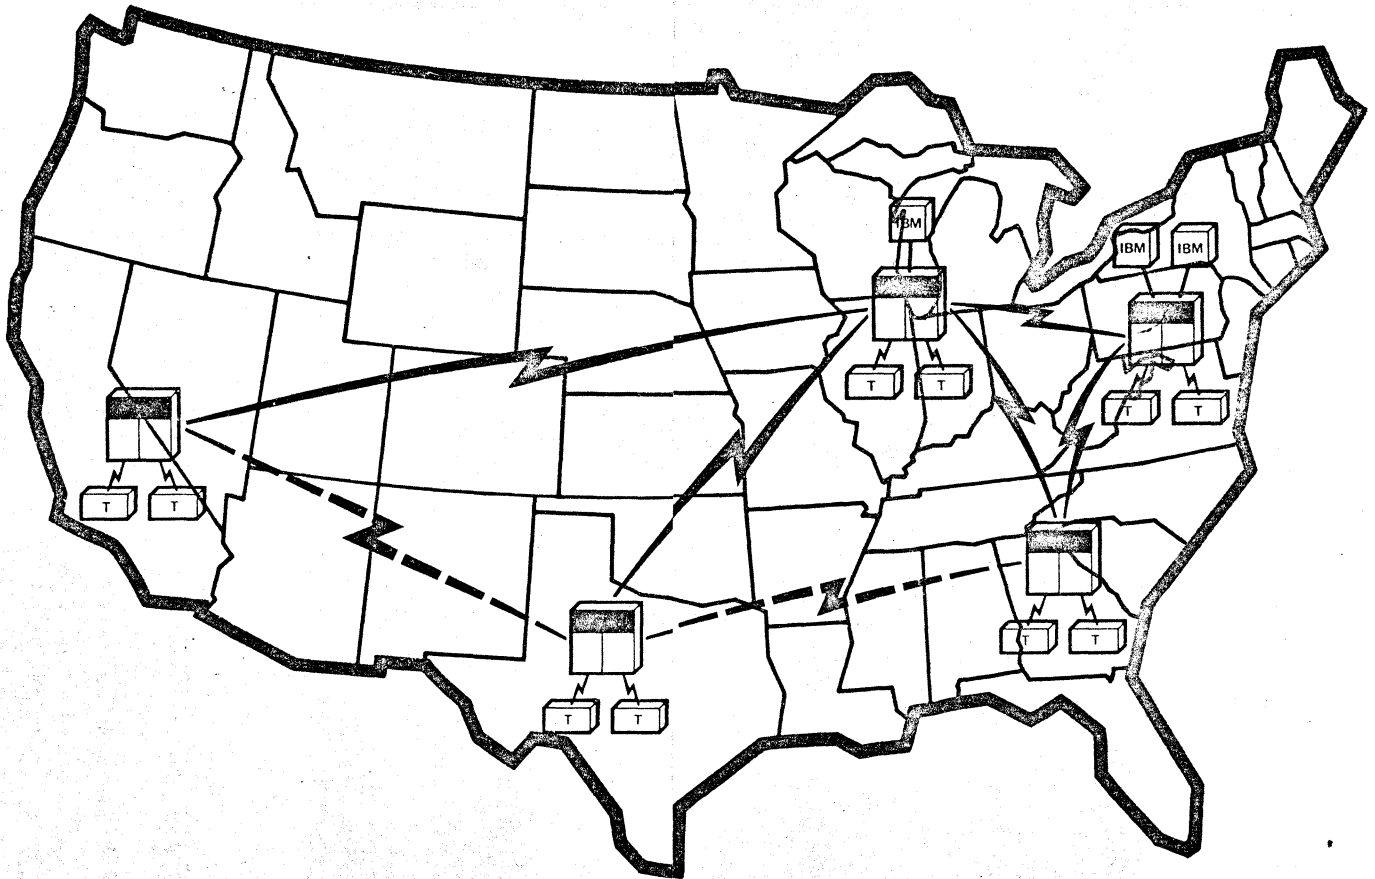

COMTEN CNS

COMMUNICATIONS NETWORK SYSTEM

CNS ALLOWS

- Terminal access to any host application in the network, through terminal commands or console switching.
- Intermix of synchronous and asynchronous traffic in the same node and on the same trunk.
- Auto Baud Rate Detection.
- Multiple trunks, with automatic load leveling.
- Alternate routing around failed links or system components.
- Remote initial loading of network concentrators.
- Remote autodial capability.

CNS PROVIDES

- Remote concentration completely transparent to host processor access methods.
- Efficient trunk line utilization through adaptive multiplexing techniques and true full duplex line protocol.
- Error checking and re-transmission on trunks.

USER ORIENTED

CNS allows the user with multiple host locations to dynamically maximize his resources. Terminals can be shared among hosts and application programs, and host processor power can be allocated without artificial network restraints.