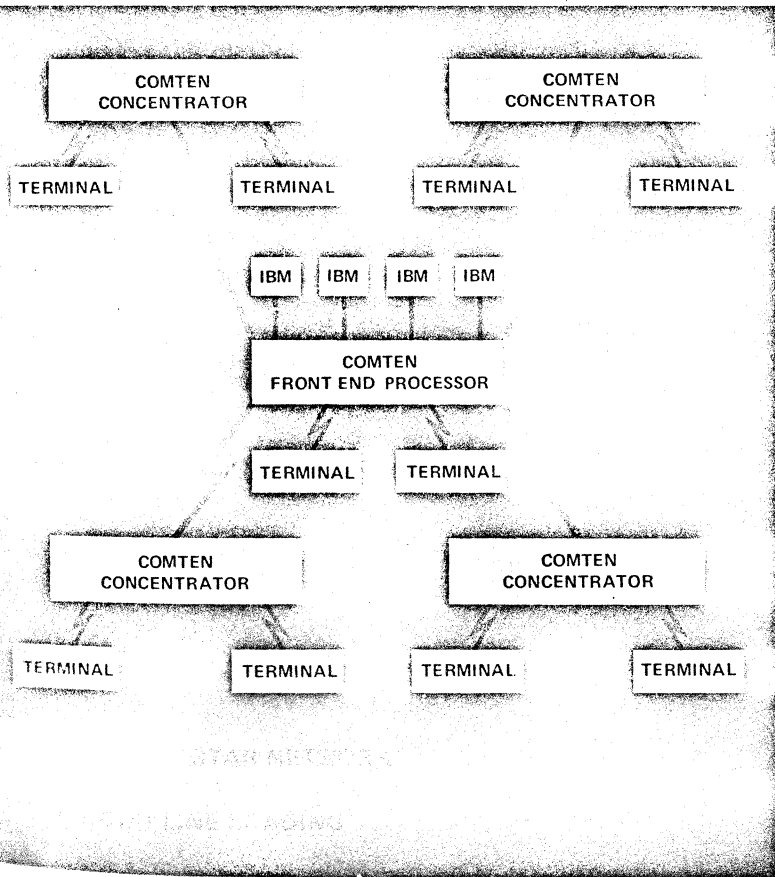

TYPICAL CONFIGURATIONS