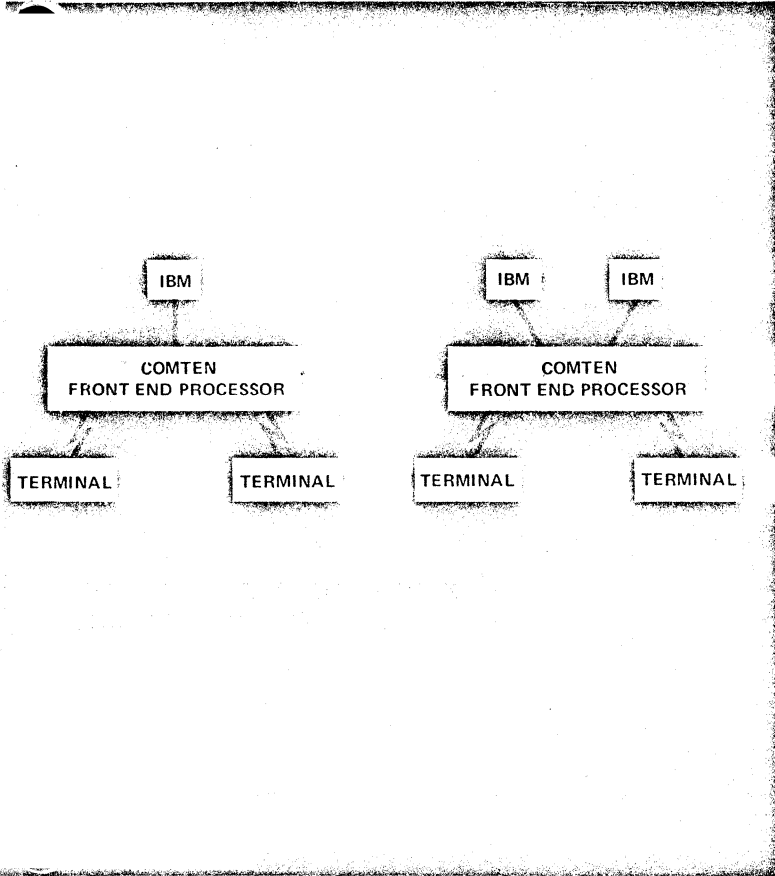

TYPICAL CONFIGURATIONS