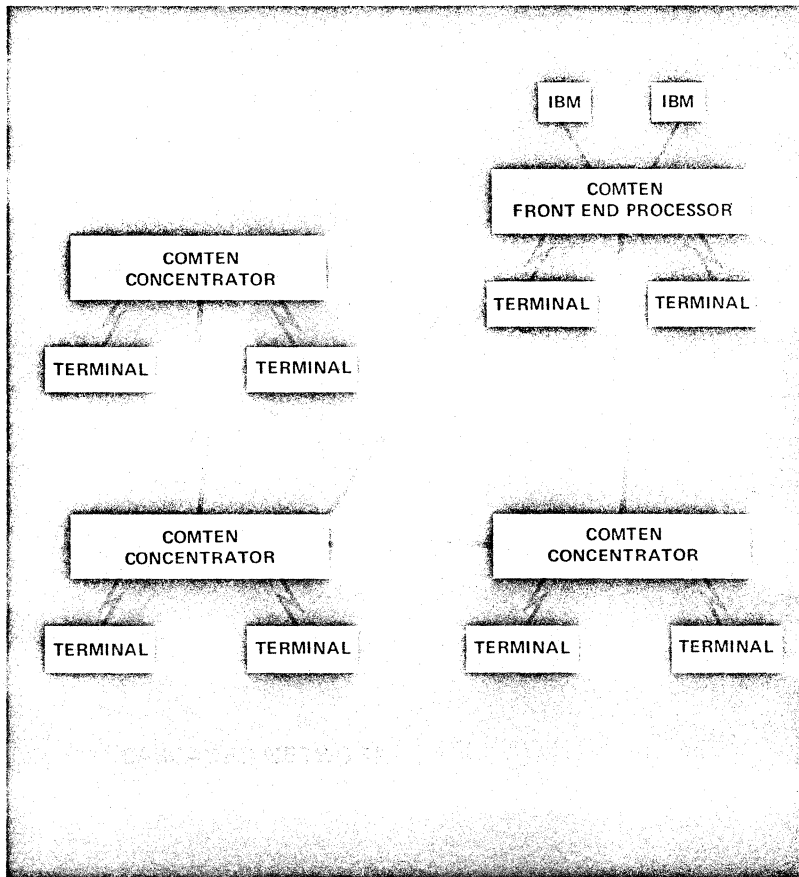

TYPICAL CONFIGURATIONS