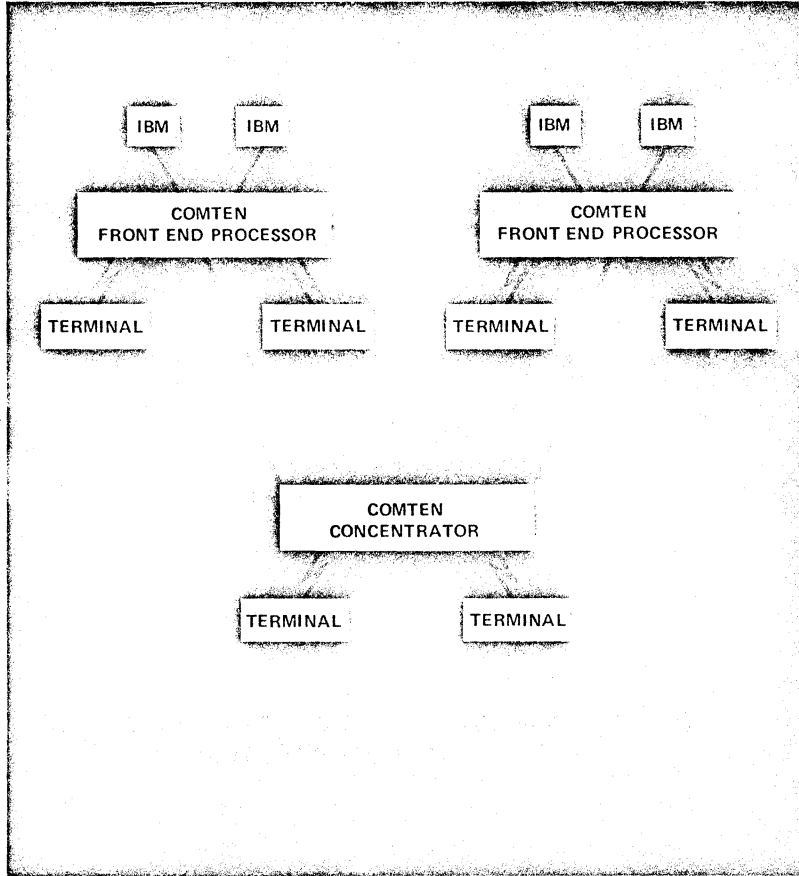

TYPICAL CONFIGURATIONS